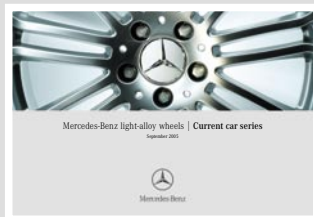

SL-CLASS [R230]

RUKBAT | 6-spoke wheel

M-CLASS [W164]

SITULA | 5-spoke wheel

R-CLASS [W/V251]

ALANZ | 5-twin-spoke wheel

R-CLASS [W/V251]

Putting the E-Class in the bigger picture: the 18" 5-spoke **incenio** designer wheel "Mekbuda".

Lift this flap for more big ideas.

9" 18"

And the best bit is that **incenio** designer wheels are also available in imposing sizes, designed to help your Mercedes-Benz make a truly grand entrance.

Wheels with the star logo are named after actual stars: each has a celestial counterpart. It seemed only natural – **incenio** designer wheels are, after all, shining examples of sparkling design.

It's just that the stars in the sky get to be a few billion years older. Some of them anyway.

Ask your Mercedes-Benz dealer for the latest "Mercedes-Benz light-alloy wheels" brochures.

Current car series