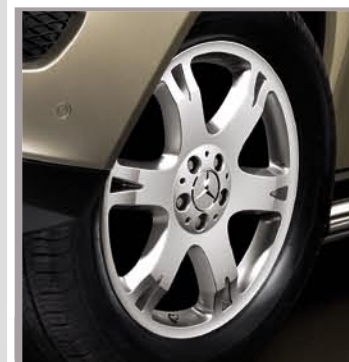

RUKBAT | 6-spoke wheel

M-CLASS [W164]